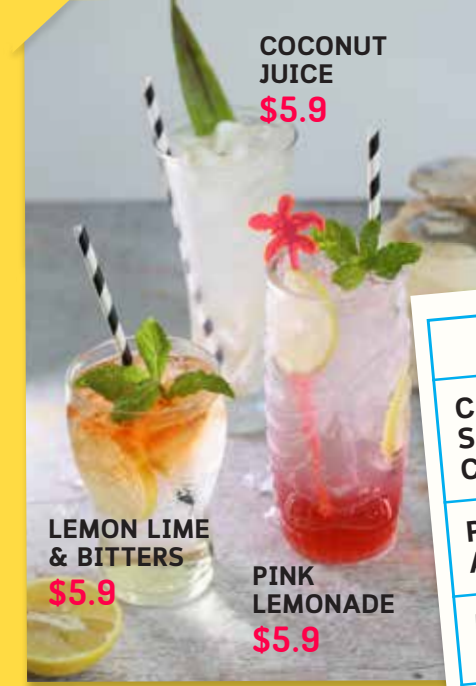

COCONUT JUICE
$5.9

LEMON LIME & BITTERS
$5.9

PINK LEMONADE
$5.9

COLD BEVERAGES

COKE, DIET, ZERO, FANTA, SOLO, LEMONADE, CREAMING SODA.....$4.9

PINEAPPLE, ORANGE, APPLE JUICE.....$4.9

MINERAL, SODA, TONIC WATER.....$5.9

GINGER BEER.....$6.9

THAI BEVERAGES

THAI MILK TEA.....$6.9

THAI LEMON ICE TEA....$6.9

THAI MILK COFFEE.....$6.9